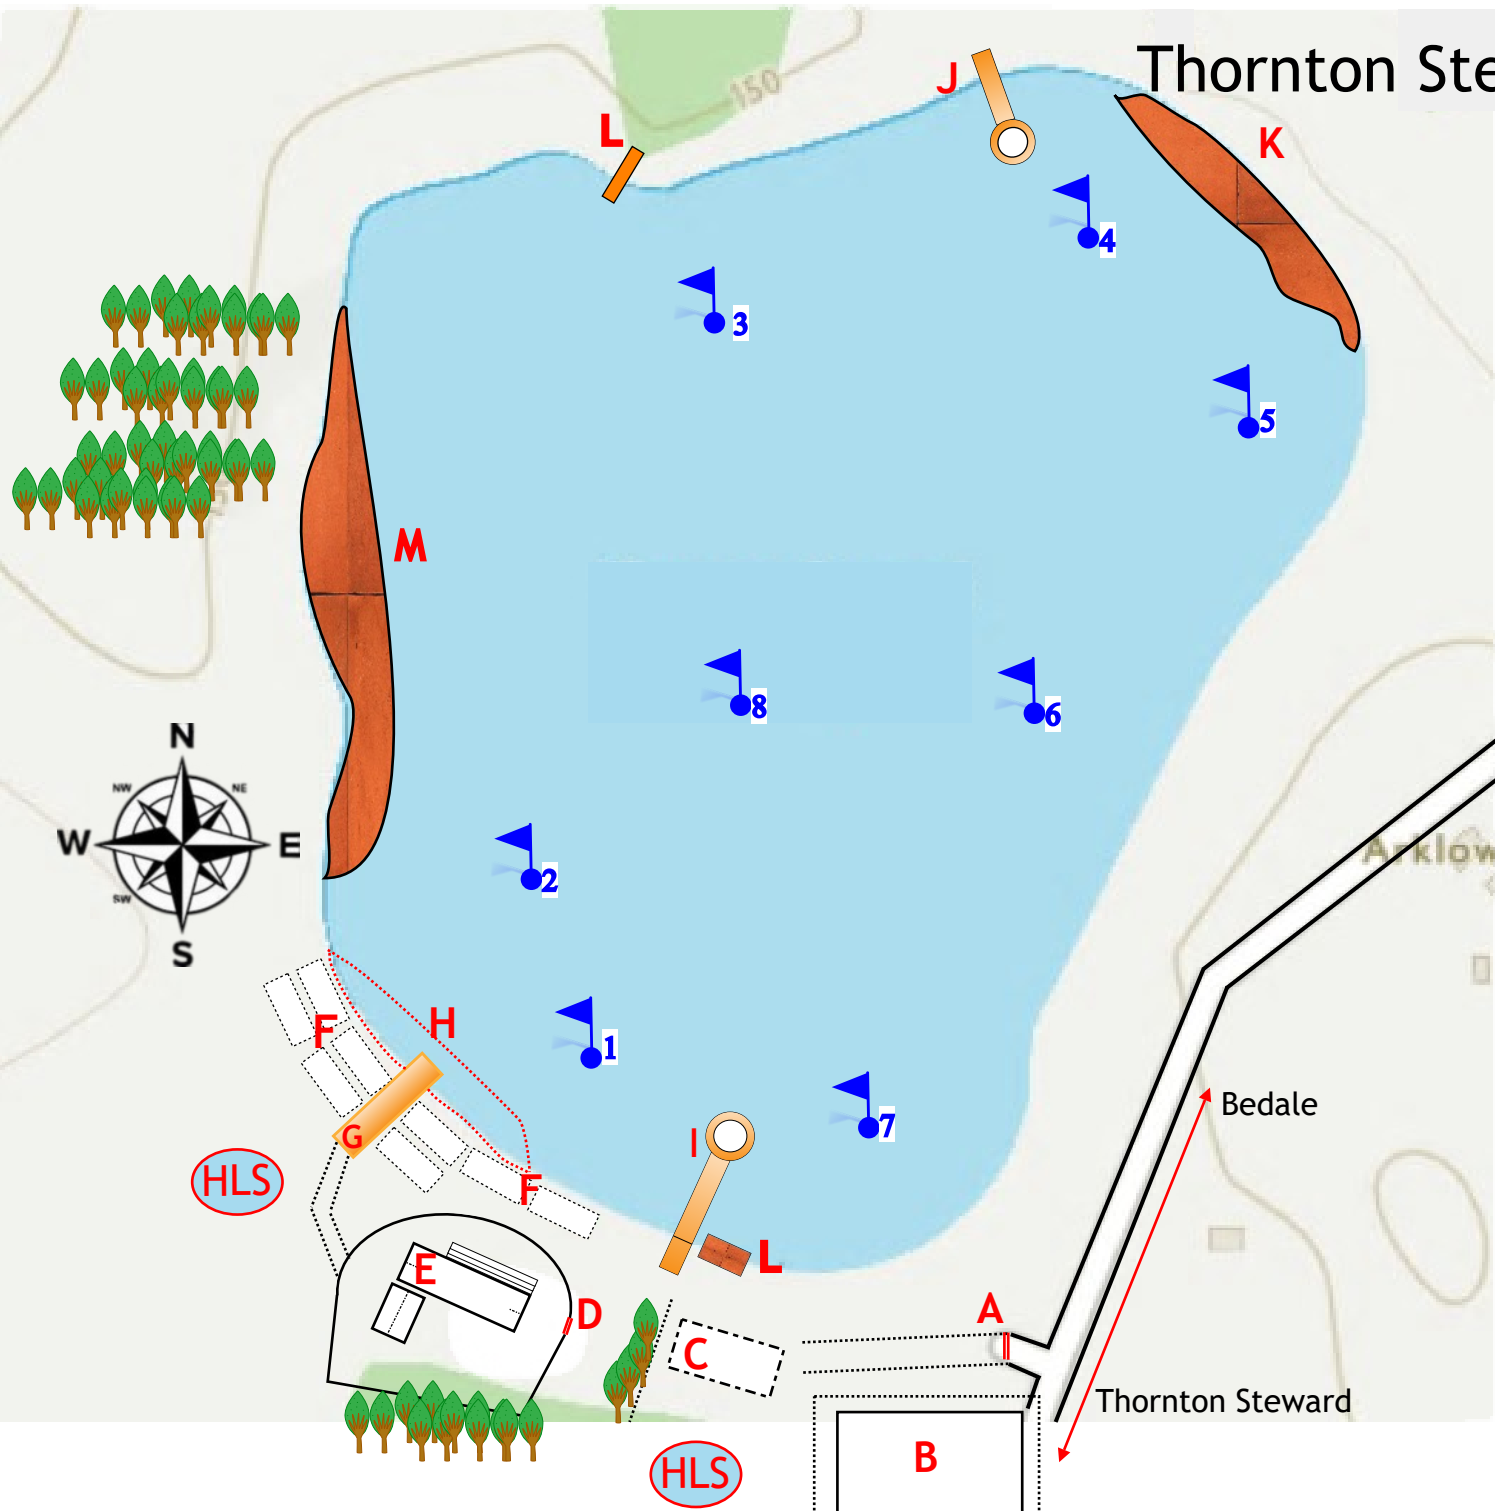

Thornton Steward Sailing Club

Moor Lane, Bedale
North Yorkshire
HG4 4BQ

Key
A - Vehicle Gate
B - Public Parking
C - Members Car Parking & Evacuation Assembly Point
D - Club Compound Gate
E - Clubhouse
F - Boat Berths
G - Launching Ramp
H - Launching area
I - Pier 1
J - Pier 2
K - Dam Wall
L - Outfall Pipes
M - Shallows
HLS - Helicopter Landing Site
Racing Marks 1 - 8
NAVIGATION - VEHICLE GATE (A)
Postcode - HG4 4BQ
Lat/Long - N54.2853 / W1.7216
What 3 Words - warned-factually-earlobe
OS Grid Ref - SE 18208770